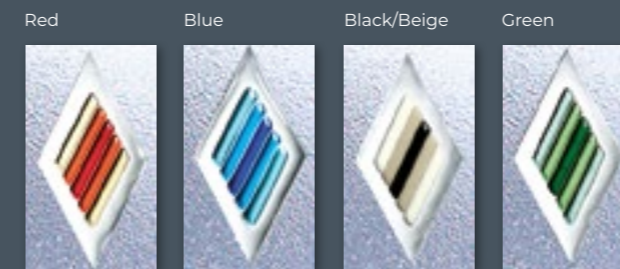

Balmoral One Classic Fused Jewel Red
Colour Red
Frame White